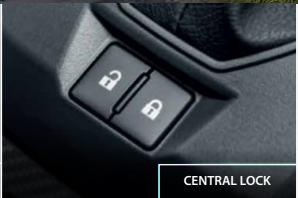

PUSH START/STOP BUTTON

CENTRAL LOCK