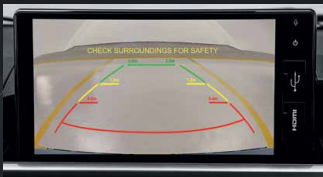

DRIVABILITY

9" DISPLAY AUDIO WITH REVERSE CAMERA

7" TFT MULTI-INFO DISPLAY

DIGITAL AIR CONDITIONER CONTROLLER

SWITCH CONTROL AND POWER MODE DRIVE

SEMI BUCKET SEAT WITH SEMI-LEATHER AND STITCHING

D-CVT TRANSMISSION